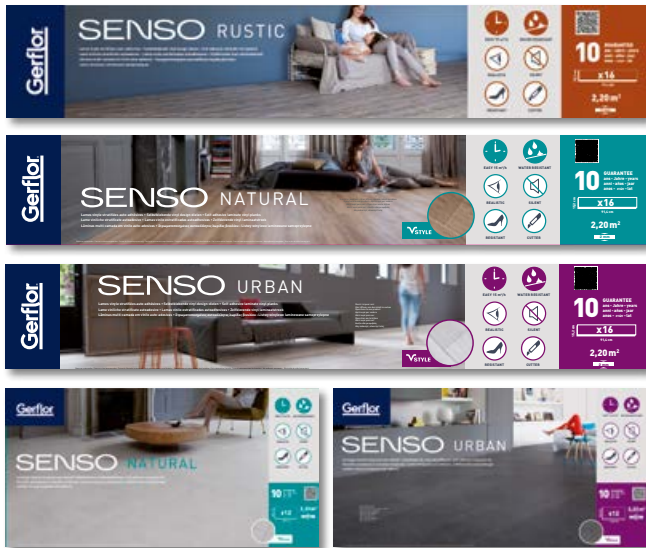

LAYING

Installation by subfloor type

SMOOTH

Smooth cement that is clean and dry, seamless tiles, liquid screed
= Can be installed directly

UNEVEN

Cement, floorboards, tiles

- Securing of loose/exposed parts
- Resurfacing required (wood fibres)
- Sanding

SOFT and LOOSE LAY

Carpet, vinyl, linoleum, laminate

- Removal of old subfloor and underlayer
- Resurfacing
- Sanding

IMPOSSIBLE CASES

Heated floor if > 28°C and/or reversible, oriented strand board (OSB), verandas, cracked floors, humidity buildup

TIP

For better adherence, apply Gerflor primer after the subfloor has been sanded, cleaned and vacuumed, before installing the tiles or planks

Step-by-step

- 1- You will need a utility knife, ruler and tape measure
- 2- Start at the centre of the piece
- 3- Follow the instructions on the back
- 4- Remove protective covering
- 5- Position the piece and press down

CLEANING & CARE

Cleaning - see page 54

To replace a tile or plank

- With a utility knife, pierce the tile or plank several times
- Heat it with a blow dryer to soften it
- Remove and replace it

SENSO

ULTRA-REALISTIC

- 4 bevelled edges
- Textured surface

TRENDY

- 3 styles that reflect consumers taste

INSTALLED QUICKLY AND EASILY

- No glue, no joints, no spacers
- Can be cut with a utility knife
- Dust-free
- 15 m² (160 sq. ft.) per hour

PRIMER PERFORMANCE

- Effective lasting adhesion to all Gerflor self-adhesive products
- Regulates porosity, improves tiles & planks adhesion
- Easy to use : roller application
- Odourless : no solvents

1 kg : 0974 0001 - 3 kg : 0970 0001

6x1 kg : 0572 0001 - 4x3 kg : 0571 0001